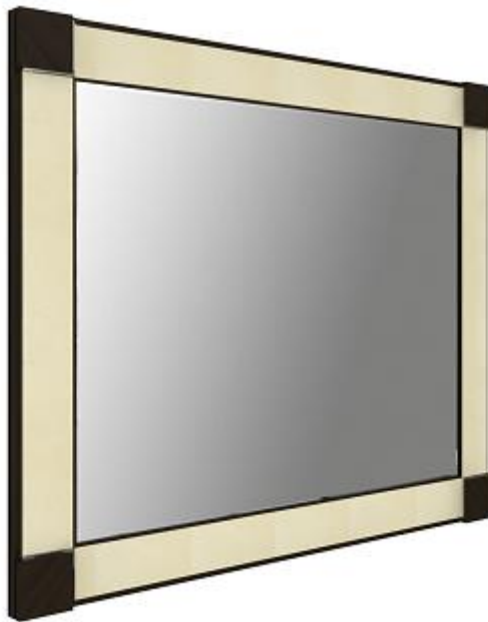

## LIS B MIRROR

### DESCRIPTION

Architectural and imposing, this mirror is marked by a simple construction enriched with eye-catching details. Crafted of glossy, ebony wood, the frame is decorated with leather inserts that alternate with metal nickel plated details to create an eye-catching design. Alessandro Massari designed.

### DETAILS & DIMENSIONS

- Material: Wood, Metal, Leather
- Dimensions (in): W 47.25 x D x H 31.50
- Dimensions (cm): W 120 D x H 80
- Handmade In Italy