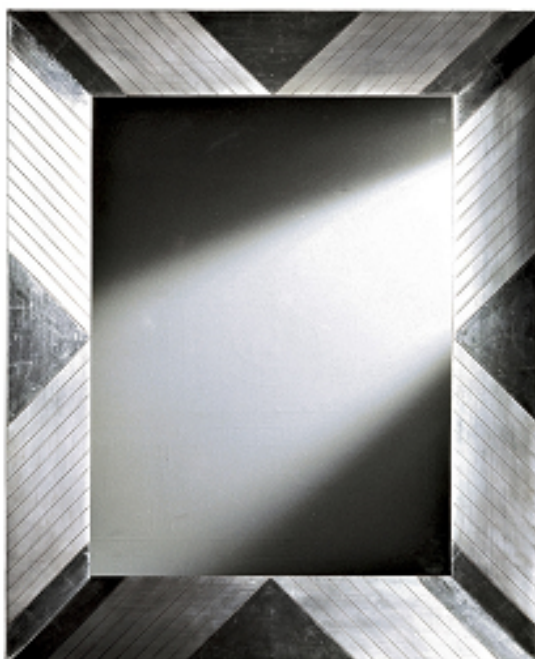

SILVER STAR MIRROR

DESCRIPTION

Architectural and imposing designed by Giulio Meregalli, this mirror is marked by a simple construction enriched with eye-catching details. Crafted of glossy silver leaf is hand made engraved . A key piece to create a sense of depth and enhance the light in any room, this refined mirror will look stunning freestanding in an entrance or living room or above a mantelpiece.

DETAILS & DIMENSIONS

- Material: Wood, Silver Leaf
- Dimensions (in): W 34.65 x D x H 42.52
- Dimensions (cm): W 88 x D x H 108
- Handmade In Italy