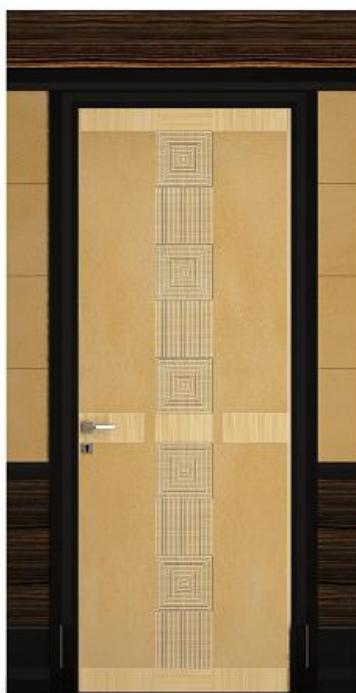

WATERFALL DOOR

DESCRIPTION

Waterfall is a part of doors collection designed by Alessandro Massari features a matte or glossy finish. This doors combine inlaid grey elm and saddle leather to create an impressive look. This item has a strong visual impact and comes in a wide array of finishes to suit any environment.

DETAILS & DIMENSIONS

- Material: Wood, Leather
- Dimensions (in): W 35.44 x D x H 86.62
- Dimensions (cm): W 90 D x H 220
- Handmade In Italy